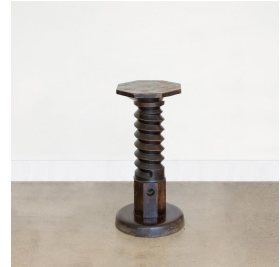

FRENCH TWISTED WOOD PEDESTAL TABLE

\$895.00

SKU# VIN00768

IMAGES

DESCRIPTION

Unique twisted wood pedestal table from France. Original wood finish with circular base, twisted twirl wood stem, and octagon tabletop. Measures 27" H x 12.75" D top x 13.5" D base.

Unique twisted wood pedestal table from France. Original wood finish with circular base, twisted twirl wood stem, and octagon tabletop. Measures 27" H x 12.75" D top x 13.5" D base.

8279 Melrose Ave Los Angeles CA 90046