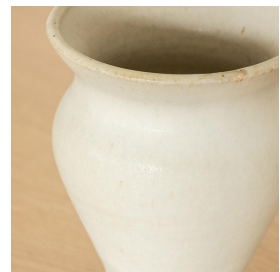

### IMAGES

---

### DESCRIPTION

---

Beautiful ceramic bud vase with natural matte glaze. Handmade by Los Angeles ceramicist Madeleine Pellegren. Measures 5.75" H x 4.25" D.

Beautiful ceramic bud vase with natural matte glaze. Handmade by Los Angeles ceramicist Madeleine Pellegren. Measures 5.75" H x 4.25" D.