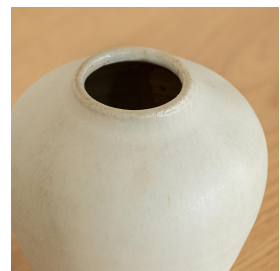

## CERAMIC BUD VASE

\$125.00

SKU# MP0023

### IMAGES

---

### DESCRIPTION

---

Beautiful ceramic bud vase with natural matte glaze. Handmade by Los Angeles ceramicist Madeleine Pellegren. Measures 5.5" H x 4.5" D.

Beautiful ceramic bud vase with natural matte glaze. Handmade by Los Angeles ceramicist Madeleine Pellegren. Measures 5.5" H x 4.5" D.