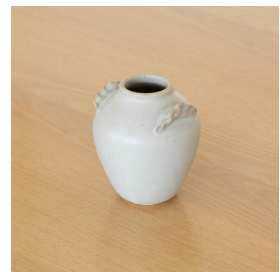

## CERAMIC BUD VASE

\$125.00

SKU# MP0025

### DESCRIPTION

---

Beautiful ceramic bud vase with natural matte glaze. Handmade by Los Angeles ceramicist Madeleine Pellegren. Measures 5" H x 4.5" D.

Beautiful ceramic bud vase with natural matte glaze. Handmade by Los Angeles ceramicist Madeleine Pellegren. Measures 5" H x 4.5" D.