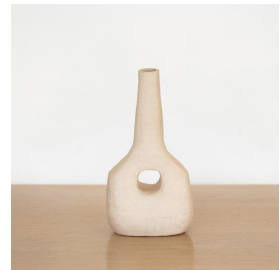

KEY VESSEL, CREAM

\$315.00

SKU# TW0039

IMAGES

DESCRIPTION

Hand built ceramic vessel by British ceramic artist Tania Whalen. Glazed interior.

*This is an artisan made product and variances in color, size, and texture are normal.

Measures 8.75"H x 4.75" W x 3.5" D.

Hand built ceramic vessel by British ceramic artist Tania Whalen. Glazed interior.

*This is an artisan made product and variances in color, size, and texture are normal.