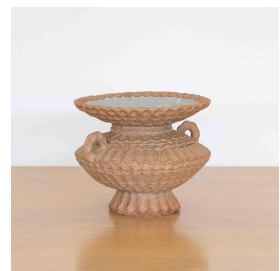

AMPHITRITE VASE, SMALL

\$325.00

SKU# CS0025

IMAGES

DESCRIPTION

Unique hand-built vessel in dark brown textured clay made by ceramic artist Courtney Gertler of Cour Studio. Cour Studio is the work of Venice based ceramicist Courtney Gertler. The focus of Cour Studio is to design and create pieces that bring joy to everyday activities, through playful and functional design.

\*This is an artisan made product and variances in color, size, and texture are normal.

Measures 7.5" H x 9.25" W x 9.75" D.

8279 Melrose Ave Los Angeles CA 90046

+1 (323) 438 3210

customerservice@panoplie.com