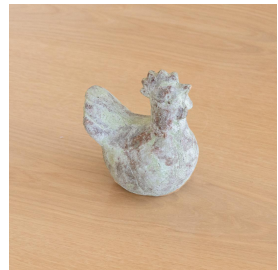

FRENCH SCULPTED CLAY ROOSTER

\$125.00

SKU# VIN00974

IMAGES

DESCRIPTION

Unique hand sculpted clay rooster from France painted in a muted green. Signed by artist on underside. Charming and unique vintage piece. Measures 6" H x 5" W x 3.5" D.

Unique hand sculpted clay rooster from France painted in a muted green. Signed by artist on underside. Charming and unique vintage piece. Measures 6" H x 5" W x 3.5" D.

8279 Melrose Ave Los Angeles CA 90046