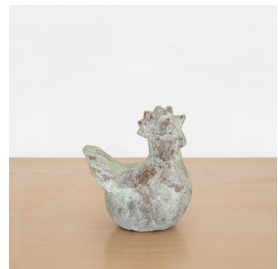

FRENCH SCULPTED CLAY ROOSTER

\$125.00

SKU# VIN00974

IMAGES

DESCRIPTION

Unique hand sculpted clay rooster from France painted in a muted green. Signed by artist on underside. Charming and unique vintage piece. Measures 6" H x 5" W x 3.5" D.

Unique hand sculpted clay rooster from France painted in a muted green. Signed by artist on underside. Charming and unique vintage piece. Measures 6" H x 5" W x 3.5" D.

8279 Melrose Ave Los Angeles CA 90046