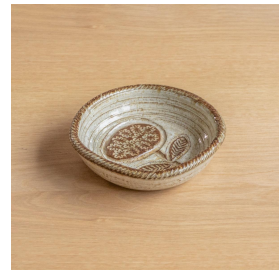

FRENCH CERAMIC DISH BY VALLAURIS

\$225.00

SKU# VIN01076

IMAGES

DESCRIPTION

Small brown and tan ceramic dish with a flower etching by French maker Vallauris from the 1950's. Great as accent piece or catch-all. Measures 6.25" D x 1.75" H.

Small brown and tan ceramic dish with a flower etching by French maker Vallauris from the 1950's. Great as accent piece or catch-all. Measures 6.25" D x 1.75" H.

8279 Melrose Ave Los Angeles CA 90046

+1 (323) 438 3210