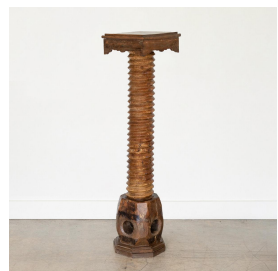

## LARGE FRENCH TWISTED WOOD PEDESTAL TABLE

\$1,800.00

SKU# VIN01124

### DESCRIPTION

Incredible large twisted wood pedestal table from France. Original finish with thick carved twisted wood stem and square top with carved ornate detail around edge. Chunky wood base with carved hole. A unique and vintage statement piece. Original wood finish with marks and scratches consistent with age.

\*This item is available for in-store pickup in Los Angeles, CA. For a custom shipping quote, please **contact us**.

Measures 53" H x 13.25" W x 13.75" D.

Incredible large twisted wood pedestal table from France. Original finish with thick carved twisted wood stem and square top with carved ornate detail around edge.