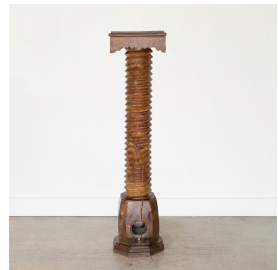

## LARGE FRENCH TWISTED WOOD PEDESTAL TABLE

\$1,800.00

SKU# VIN01124

### DESCRIPTION

Incredible large twisted wood pedestal table from France. Original finish with thick carved twisted wood stem and square top with carved ornate detail around edge. Chunky wood base with carved hole. A unique and vintage statement piece. Original wood finish with marks and scratches consistent with age.

\*This item is available for in-store pickup in Los Angeles, CA. For a custom shipping quote, please **contact us**.

Measures 53" H x 13.25" W x 13.75" D.

Incredible large twisted wood pedestal table from France. Original finish with thick carved twisted wood stem and square top with carved ornate detail around edge.