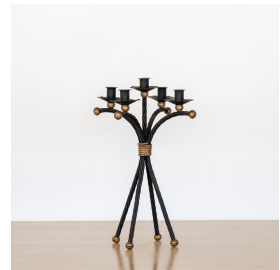

FRENCH TWISTED IRON 5-ARM CANDELABRA

\$650.00

SKU# VIN01373

IMAGES

DESCRIPTION

Incredible vintage iron five arm candelabra in the style of Jean Royere from France, 1950's. Black twisted iron with five curved arms and four leg iron base and gold painted ball detailing. Great age and patina to finish. Measures 18" H x 12" D.

Incredible vintage iron five arm candelabra in the style of Jean Royere from France, 1950's. Black twisted iron with five curved arms and four leg iron base and gold painted ball detailing. Great age and patina to finish. Measures 18" H x 12" D.