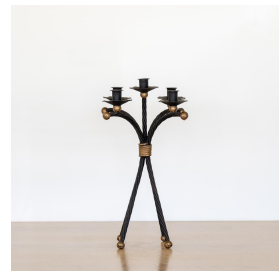

FRENCH TWISTED IRON 5-ARM CANDELABRA

\$650.00

SKU# VIN01373

IMAGES

DESCRIPTION

Incredible vintage iron five arm candelabra in the style of Jean Royere from France, 1950's. Black twisted iron with five curved arms and four leg iron base and gold painted ball detailing. Great age and patina to finish. Measures 18" H x 12" D.

Incredible vintage iron five arm candelabra in the style of Jean Royere from France, 1950's. Black twisted iron with five curved arms and four leg iron base and gold painted ball detailing. Great age and patina to finish. Measures 18" H x 12" D.