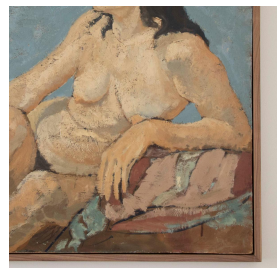

LARGE FRENCH 1950'S EXPRESSIONIST PAINTING, NUDE WOMAN

\$1,750.00

SKU# VIN01539

IMAGES

DESCRIPTION

Beautiful large oil painting on wood of nude woman. Shades of blue, peach, and brown with great texture. Unsigned. Small hole in upper center. See photos. Newly framed in a natural walnut wood frame.