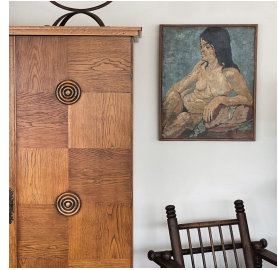

LARGE FRENCH 1950'S EXPRESSIONIST PAINTING, NUDE WOMAN

\$1,750.00

SKU# VIN01539

IMAGES

DESCRIPTION

Beautiful large oil painting on wood of nude woman. Shades of blue, peach, and brown with great texture. Unsigned. Small hole in upper center. See photos. Newly framed in a natural walnut wood frame.