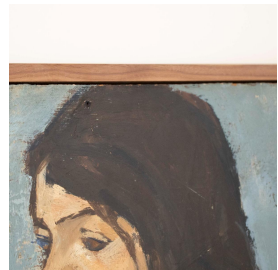

LARGE FRENCH 1950'S EXPRESSIONIST PAINTING, NUDE WOMAN

\$1,750.00

SKU# VIN01539

IMAGES

DESCRIPTION

Beautiful large oil painting on wood of nude woman. Shades of blue, peach, and brown with great texture. Unsigned. Small hole in upper center. See photos. Newly framed in a natural walnut wood frame.