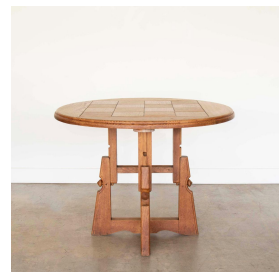

FRENCH ADJUSTABLE OAK TABLE BY GUILLERME ET CHAMBRON

\$7,500.00

SKU# VIN01552

IMAGES

DESCRIPTION

Great oak wood table by Robert Guillherme and Jacques Chambron from France, 1950's. Beautiful parquet wood top with carved wood legs with wood pegs. Unique adjustable height allows for two heights, 28" and 20". Perfect as a Gueridon table or higher as a center table or game table. Original finish shows nice age and patina.

*This item is available for in-store pickup in Los Angeles, CA. For a custom shipping quote, please **contact us**.size>

Measures 20" / 28" H x 37.25" D

8279 Melrose Ave Los Angeles CA 90046

+1 (323) 438 3210