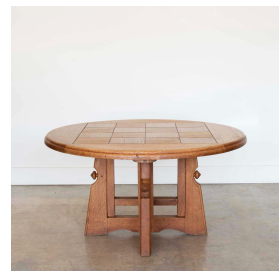

FRENCH ADJUSTABLE OAK TABLE BY GUILLERME ET CHAMBRON

\$7,500.00

SKU# VIN01552

IMAGES

DESCRIPTION

Great oak wood table by Robert Guillherme and Jacques Chambron from France, 1950's. Beautiful parquet wood top with carved wood legs with wood pegs. Unique adjustable height allows for two heights, 28" and 20". Perfect as a Gueridon table or higher as a center table or game table. Original finish shows nice age and patina.

*This item is available for in-store pickup in Los Angeles, CA. For a custom shipping quote, please **contact us**.size>

Measures 20" / 28" H x 37.25" D

8279 Melrose Ave Los Angeles CA 90046

+1 (323) 438 3210