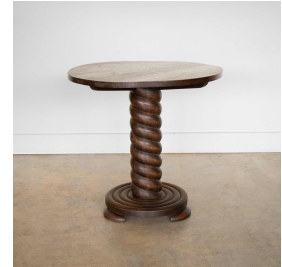

FRENCH TWISTED WOOD GUERIDON TABLE - ON HOLD

\$2,500.00

SKU# VIN01553

IMAGES

DESCRIPTION

Wonderful carved wood side table attributed to Charles Dudouyt from France, 1940's. Thick carved twirled wood stem, circular tabletop, and circular base with three semicircle feet. Wood top slightly bowed. See photos. Original finish shows nice age and patina.

*This item is available for in-store pickup in Los Angeles, CA. For a custom shipping quote, please **contact us**.

Measures 23.5" H x 24.5" D

8279 Melrose Ave Los Angeles CA 90046

+1 (323) 438 3210

customerservice@panoplie.com