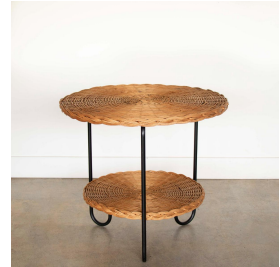

FRENCH WICKER AND IRON GUERIDON TABLE

\$2,200.00

SKU# VIN01560

IMAGES

DESCRIPTION

Large 1950's wicker and iron gueridon table from France. Original wicker table top with braided side detail around rim. Curved black iron legs with original chipped paint. Beautiful and functional design.