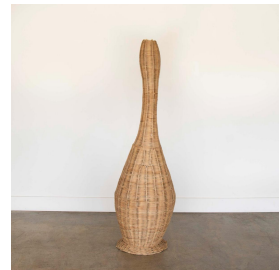

LARGE SCULPTURAL WICKER FLOOR LAMP, FRANCE

\$1,950.00

SKU# VIN01575

IMAGES

DESCRIPTION

Large sculptural wicker floor lamp from France. Unique organic form in the shape of a gourd with slender neck and open top. Vintage wicker shows nice age and patina. Interior metal frame has single socket with new wiring and floor switch. Beautiful and striking organic shape to have on display. Larger complimentary lamp also available. Takes one E26 base bulb, 40 W or higher using LED.