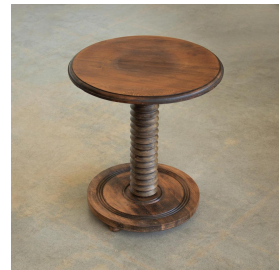

FRENCH WOOD SIDE TABLE BY CHARLES DUDOUYT

\$2,500.00

SKU# VIN01586

IMAGES

DESCRIPTION

Great carved wood table by Charles Dudouyt, made in France, 1940's. Thick carved wood stem with circular top and base. Base has etched ring detail and rests on three rounded feet. Original wood finish shows great age and patina. Perfect between two chairs.