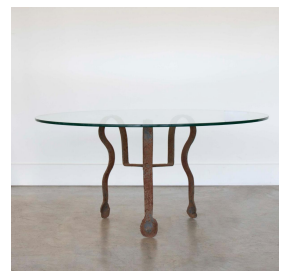

SCULPTURAL SPANISH IRON AND GLASS COFFEE TABLE

\$2,500.00

SKU# VIN01600

IMAGES

DESCRIPTION

Beautiful glass and iron coffee table from Spain, 1920s. Sculptural heavy iron base with 3 curved legs. Newly made circular glass top. Original iron finish shows nice age and patina with some rust. Unique statement piece.

\*This item is available for in-store pickup in Los Angeles, CA. For a custom shipping quote, please **contact us**.size>

Measures 36" D x 17.25" H

8279 Melrose Ave Los Angeles CA 90046

+1 (323) 438 3210