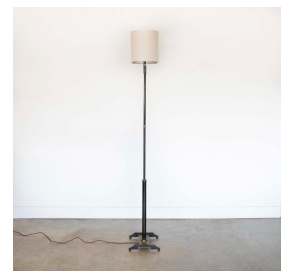

1930'S FRENCH SCALLOPED METAL FLOOR LAMP - ON HOLD

\$5,800.00

SKU# VIN01606

IMAGES

DESCRIPTION

Stunning metal and brass floor lamp from France, 1930s. Black metal body with brass accents and square metal base with four small feet. Unique scalloped metal detail painted in sage green with gold contrast. Original pushbutton switch and newly rewired. Metal shows nice age and patina. New linen oval shade. Unique and striking piece. Takes three E12 bulbs, 40 W or higher using LED.

*This item is available for in-store pickup in Los Angeles, CA. For a custom shipping quote, please **contact us**.size>

Measures 67" H x 20.5" W x 8" D

8279 Melrose Ave Los Angeles CA 90046

+1 (323) 438 3210