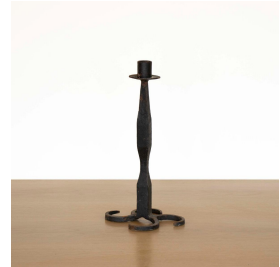

## TALL SPANISH IRON CANDLESTICK

\$225.00

SKU# VIN01621

### DESCRIPTION

Tall vintage iron candlestick from Spain, 1940's. Unique four-leg base with spiral detail. Iron shows nice age, patina, and some rust.

Measures 13.5" H x 7" W x 6" D

8279 Melrose Ave Los Angeles CA 90046