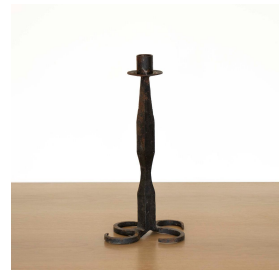

## TALL SPANISH IRON CANDLESTICK

\$225.00

SKU# VIN01621

### DESCRIPTION

Tall vintage iron candlestick from Spain, 1940's. Unique four-leg base with spiral detail. Iron shows nice age, patina, and some rust.

Measures 13.5" H x 7" W x 6" D

8279 Melrose Ave Los Angeles CA 90046