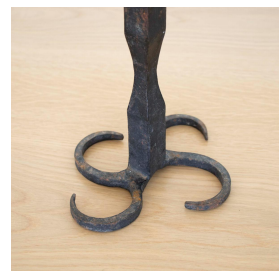

## TALL SPANISH IRON CANDLESTICK

\$225.00

SKU# VIN01621

### DESCRIPTION

Tall vintage iron candlestick from Spain, 1940's. Unique four-leg base with spiral detail. Iron shows nice age, patina, and some rust.

Measures 13.5" H x 7" W x 6" D

8279 Melrose Ave Los Angeles CA 90046