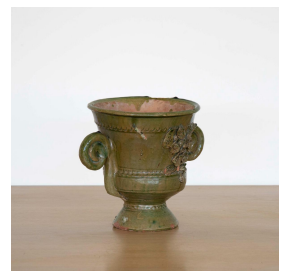

TRADITIONAL SPANISH GREEN CERAMIC POT

\$245.00

SKU# VIN01623

IMAGES

DESCRIPTION

Beautiful vintage traditional ceramic pot from Spain. Stunning sage green glaze with spiral handles and floral applique detail. Small chips and cracks consistent with age, structurally sound.