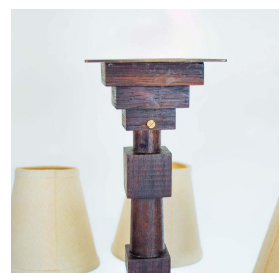

1940'S CARVED WOOD CHANDELIER BY CHARLES DUDOUYT

\$1,850.00

SKU# VIN01653

IMAGES

DESCRIPTION

Unique carved wood chandelier by Charles Dudouyt from France, 1940s. Flush mount chandelier with three arms and six sockets. Geometric carved wood frame and brass bobèche detail. Newly rewired with six clip on linen shades. Shades show some light wear. Original finish shows nice age and patina. Takes six E12 base bulbs, 25 W or higher using LED. Five available, sold individually.

Measures 16.5" H x 19.5" D

8279 Melrose Ave Los Angeles CA 90046

+1 (323) 438 3210

customerservice@panoplie.com

panoplie.com