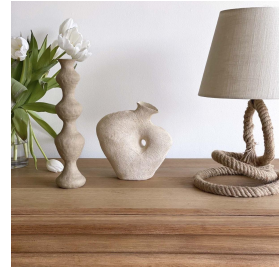

SHRUG VASE, CREAM

\$575.00

SKU# TW0044

IMAGES

DESCRIPTION

Sculptural hand built ceramic vessel with textured surface by British ceramic artist Tania Whalen. Made to order. Please inquire for current lead time.

\*This is an artisan made product and variances in color, size, and texture are normal.

Measures 7.75" H x 7.25" W x 4" D

8279 Melrose Ave Los Angeles CA 90046

+1 (323) 438 3210

customerservice@panoplie.com