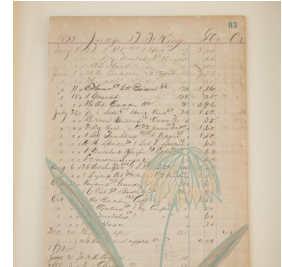

LAYLA BY AFSOON THAYER

\$795.00

SKU# AT0021

IMAGES

DESCRIPTION

Beautiful acrylic painting on a 1800's paper by contemporary artist Afsoon Thayer. Flower motif painted with Farrow and Ball paint, pastel, and gold leaf on a ledger from a general store account book from England, 1800's. Each piece is unique and one of a kind. Newly framed in walnut with UV plexi. Artwork can be customized, please inquire for details.

Measures 16" H x 11.25" W x 1.5" D

8279 Melrose Ave Los Angeles CA 90046

+1 (323) 438 3210

customerservice@panoplie.com

panoplie.com