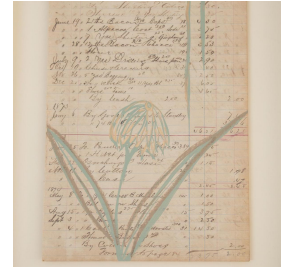

EMERSON BY AFSOON THAYER

\$795.00

SKU# AT0023

IMAGES

DESCRIPTION

Beautiful acrylic painting on a 1800's paper by contemporary artist Afsoon Thayer. Flower motif painted with Farrow and Ball paint, pastel, and gold leaf on a ledger from a general store account book from England, 1800's. Each piece is unique and one of a kind. Newly framed in walnut with UV plexi. Artwork can be customized, please inquire for details.

Measures 16" H x 11.25" W x 1.5" D

8279 Melrose Ave Los Angeles CA 90046

+1 (323) 438 3210

customerservice@panoplie.com

panoplie.com