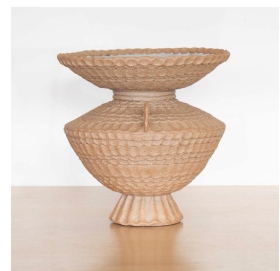

AMPHITRITE VASE, LARGE

\$550.00

SKU# CS0048

IMAGES

DESCRIPTION

Unique hand-built vessel in dark brown textured clay made by ceramic artist Courtney Gertler of Cour Studio. About the artist: Cour Studio is the work of Venice based ceramicist Courtney Gertler. The focus of Cour Studio is to design and create pieces that bring joy to everyday activities, through playful and functional design.