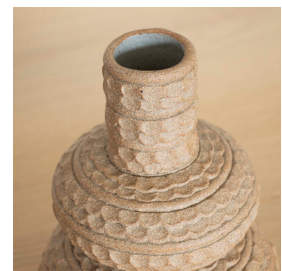

DOUBLE ORB VASE

\$300.00

SKU# CS0047

IMAGES

DESCRIPTION

Unique hand-built vessel in dark brown textured clay made by ceramic artist Courtney Gertler of Cour Studio. About the artist: Cour Studio is the work of Venice based ceramicist Courtney Gertler. The focus of Cour Studio is to design and create pieces that bring joy to everyday activities, through playful and functional design.

*This is an artisan made product and variances in color, size, and texture are normal.

Measures 10" H x 7" D

Measures 10" H x 7" D

8279 Melrose Ave Los Angeles CA 90046

+1 (323) 438 3210

customerservice@panoplie.com