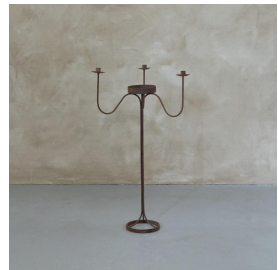

## FRENCH IRON FLOOR CANDELABRA

\$750.00

SKU# VIN01717

### DESCRIPTION

Unique wrought iron floor candelabra from France, 1940's. Three wavy arms sit on a slender stem and forged iron circular base. Beautiful addition to any room. Two available, sold individually.