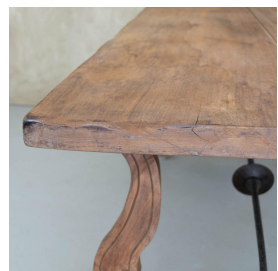

19TH CENTURY SPANISH WOOD TRESTLE TABLE

\$4,950.00

SKU# VIN01719

IMAGES

DESCRIPTION

Beautiful 19th century wood trestle table from Spain. Rectangular top, four carved wood legs, and beautiful wrought iron detail beneath. Lovely scroll detail carved into each foot. Original finish shows nice age and patina. Perfect as library table, large desk or dining table.

*This item is available for in-store pickup in Los Angeles, CA. For a custom shipping quote, please [contact us.size](#)>

Measures 70.5" W x 32.5" D x 30.25" H

8279 Melrose Ave Los Angeles CA 90046

+1 (323) 438 3210