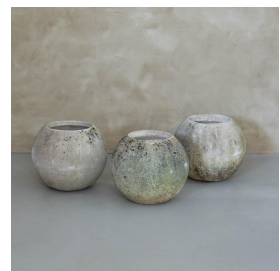

1960'S FRENCH CONCRETE BALL PLANTER, MEDIUM

\$1,500.00

SKU# VIN01715

IMAGES

DESCRIPTION

Incredible cast concrete ball planter made in France, 1960's. Vintage piece with great modern form in the style of Willy Guhl, perfect for indoor or outdoor use. Wonderful age and patina throughout. Some with moss on exterior. Three medium size available. Sold individually. Other sizes also available, inquire for details.

Piece measures 17" D x 14.5" H x 9.75" D opening.

*This item is available for in-store pickup in Los Angeles, CA. For a custom shipping quote, please [contact us.size](#)>

Measures 17" D x 14.

8279 Melrose Ave Los Angeles CA 90046