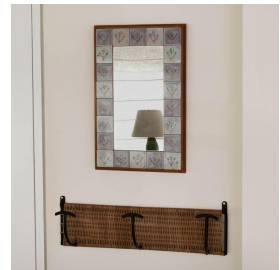

FRENCH CERAMIC TILE MIRROR

\$1,100.00

SKU# VIN01704

IMAGES

DESCRIPTION

Lovely ceramic tile and wood mirror from France, 1950s. Wood frame with blue and purple ceramic tiles with plant motif detail. Original mirror and wood finish show great age and patina.