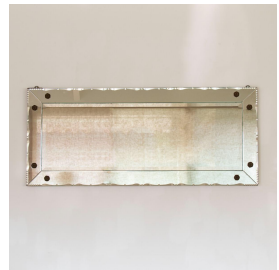

FRENCH LARGE VENETIAN ETCHED MIRROR

\$3,200.00

SKU# VIN01723

IMAGES

DESCRIPTION

Incredible large Venetian mirror from France, 1930's. Beveled mirror and frame with lovely etched detail along edge. Beautiful brass floral detail on corners. Original mirror shows some small areas of age. Original mirror with some small age spots.