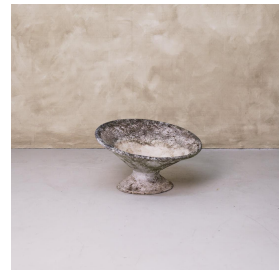

1960'S WILLY GUHL CONCRETE SAUCER PLANTER

\$1,350.00

SKU# VIN01756

IMAGES

DESCRIPTION

Incredible cast concrete saucer planter made in Switzerland, 1960's. Vintage piece with great modern form by Willy Guhl, perfect for indoor or outdoor use. Wonderful age and patina throughout.

*This item is available for in-store pickup in Los Angeles, CA. For a custom shipping quote, please **contact us**.size>

Measures 14.5" H x 25" W x 25" D

8279 Melrose Ave Los Angeles CA 90046

+1 (323) 438 3210