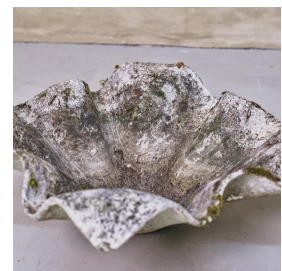

1960'S WILLY GUHL CONCRETE HANDKERCHIEF PLANTER

\$1,200.00

SKU# VIN01755

IMAGES

DESCRIPTION

Incredible cast concrete handkerchief planter made in Switzerland, 1960's. Vintage piece with great modern form by Willy Guhl, perfect for indoor or outdoor use. Wonderful age, moss, and patina throughout.

*This item is available for in-store pickup in Los Angeles, CA. For a custom shipping quote, please **contact us**.size>

Measures 7.5" H x 20.25" W x 20" D

8279 Melrose Ave Los Angeles CA 90046

+1 (323) 438 3210