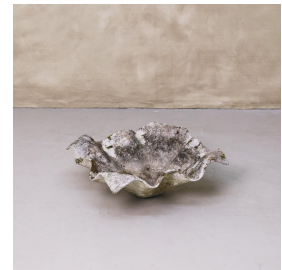

1960'S WILLY GUHL CONCRETE HANDKERCHIEF PLANTER

\$1,200.00

SKU# VIN01755

IMAGES

DESCRIPTION

Incredible cast concrete handkerchief planter made in Switzerland, 1960's. Vintage piece with great modern form by Willy Guhl, perfect for indoor or outdoor use. Wonderful age, moss, and patina throughout.

*This item is available for in-store pickup in Los Angeles, CA. For a custom shipping quote, please **contact us**.size>

Measures 7.5" H x 20.25" W x 20" D

8279 Melrose Ave Los Angeles CA 90046

+1 (323) 438 3210