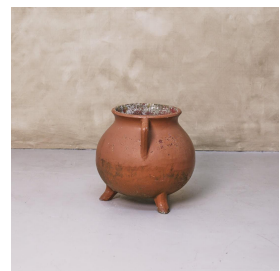

1960'S WILLY GUHL CONCRETE CAULDRON PLANTER

\$1,500.00

SKU# VIN01749

IMAGES

DESCRIPTION

Incredible cast concrete cauldron planter made in Switzerland, 1960's. Vintage piece with great modern form by Willy Guhl, perfect for indoor or outdoor use. Wonderful age and patina throughout.

*This item is available for in-store pickup in Los Angeles, CA. For a custom shipping quote, please **contact us**.size>

Measures 17.5" H x 21" W x 20" D

8279 Melrose Ave Los Angeles CA 90046

+1 (323) 438 3210