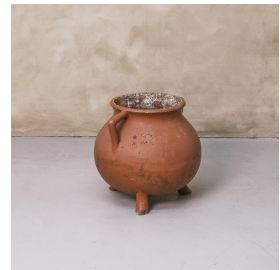

1960'S WILLY GUHL CONCRETE CAULDRON PLANTER

\$1,500.00

SKU# VIN01749

IMAGES

DESCRIPTION

Incredible cast concrete cauldron planter made in Switzerland, 1960's. Vintage piece with great modern form by Willy Guhl, perfect for indoor or outdoor use. Wonderful age and patina throughout.