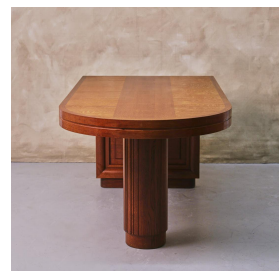

### DESCRIPTION

---

Incredible Art Deco extendable wood desk from France, 1930s. Stunning asymmetrical oak wood top and a pull out leaf on one side. Original finish shows great age and patina. Stunning statement piece and perfect as a desk or library table. Includes two hidden pull-out leaves which when extended measures 108.5" wide.