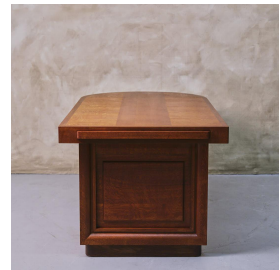

### DESCRIPTION

---

Incredible Art Deco extendable wood desk from France, 1930s. Stunning asymmetrical oak wood top and a pull out leaf on one side. Original finish shows great age and patina. Stunning statement piece and perfect as a desk or library table. Includes two hidden pull-out leaves which when extended measures 108.5" wide.