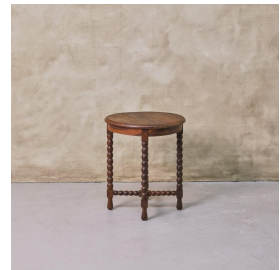

FRENCH BOBBIN WOOD SIDE TABLE

\$2,800.00

SKU# VIN01751

IMAGES

DESCRIPTION

1940s French wood circular table with four bobbin legs and circular top. Bobbin cross detail underneath. Original finish shows great age and patina.