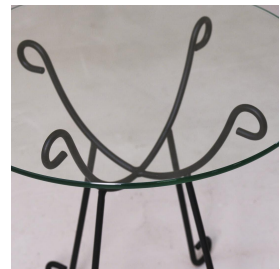

PANOPLIE IRON ARCH SIDE TABLE

\$1,800.00

SKU# PATAS0669

IMAGES

DESCRIPTION

Beautiful iron and glass side table inspired by French design. Curved and arched base, powder coated in a matte black finish with a round glass top. Multiple available, sold individually. Made in Los Angeles. Please inquire for current lead time.

\*This item is available for in-store pickup in Los Angeles, CA. For a custom shipping quote, please [contact us.size>](#)

Measures 18.25" H x 20" D

8279 Melrose Ave Los Angeles CA 90046

+1 (323) 438 3210