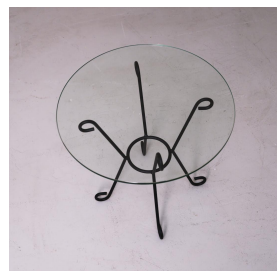

PANOPLIE IRON LOOP SIDE TABLE

\$1,800.00

SKU# PATLS0652

IMAGES

DESCRIPTION

Beautiful iron and glass side table inspired by French design. Curved and looped base, powder coated in a matte black finish with a round glass top. Multiple available, sold individually. Made in Los Angeles. Please inquire for current lead time.

*This item is available for in-store pickup in Los Angeles, CA. For a custom shipping quote, please [contact us](#).size>

Measures 18.25" H x 20" D

8279 Melrose Ave Los Angeles CA 90046

+1 (323) 438 3210