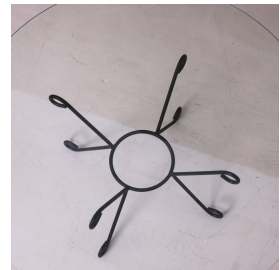

PANOPLIE IRON LOOP COFFEE TABLE

\$2,200.00

SKU# PATLC0638

IMAGES

DESCRIPTION

Beautiful iron and glass coffee table inspired by French design. Curved and looped base, powder coated in a matte black finish with a round glass top. Multiple available, sold individually. Made in Los Angeles. Please inquire for current lead time.

*This item is available for in-store pickup in Los Angeles, CA. For a custom shipping quote, please [contact us.size>](#)

Measures 14.5" H x 36" D

8279 Melrose Ave Los Angeles CA 90046

+1 (323) 438 3210

customerservice@panoplie.com