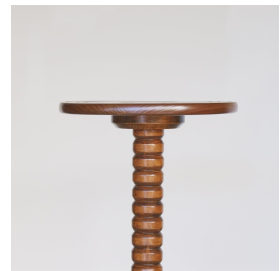

1940'S FRENCH WOOD SIDE TABLE

\$1,950.00

SKU# VIN01767

IMAGES

DESCRIPTION

Beautiful carved oak table in the style of Charles Dudouyt from France, 1940's. Carved ribbed stem with circular top and base. Newly refinished in a medium oak stain. Perfect as a side table or drink table.

*This item is available for in-store pickup in Los Angeles, CA. For a custom shipping quote, please [contact us.size](#)>

Measures 26" H x 14.25" D

8279 Melrose Ave Los Angeles CA 90046

+1 (323) 438 3210