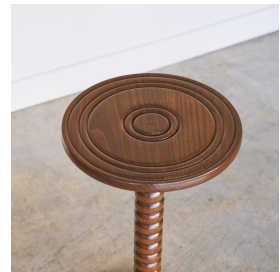

1940'S FRENCH WOOD SIDE TABLE

\$1,950.00

SKU# VIN01767

IMAGES

DESCRIPTION

Beautiful carved oak table in the style of Charles Dudouyt from France, 1940's. Carved ribbed stem with circular top and base. Newly refinished in a medium oak stain. Perfect as a side table or drink table.