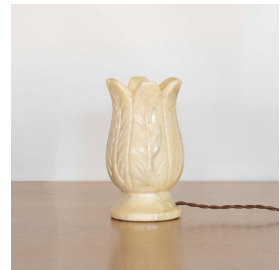

PETITE FRENCH ALABASTER TABLE LAMP

\$695.00

SKU# VIN01786

IMAGES

DESCRIPTION

Beautiful petite alabaster table lamp from France, 1940's. Leaf design carved from a single piece of stone with circular base and scalloped top. Alabaster shows stunning veins and coloring. Vintage piece shows signs of age with some scuffs. Newly re-wired. Takes one E12 base bulb, 40W or higher using LED.