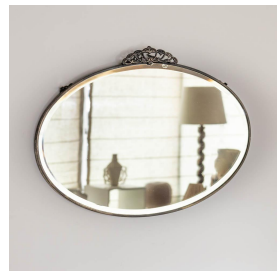

FRENCH ART DECO OVAL MIRROR

\$1,200.00

SKU# VIN01791

IMAGES

DESCRIPTION

Beautiful Art Deco metal mirror from France, 1930's. Vintage metal frame with lovely leaf motif on the top. Original beveled mirror and original metal finish show nice age and patina. Small chip on top of mirror, see photos. Perfect for a powder room, bedroom vanity, or entryway.

Measures 16.5" H x 26" W x 1" D

8279 Melrose Ave Los Angeles CA 90046

+1 (323) 438 3210

customerservice@panoplie.com

panoplie.com