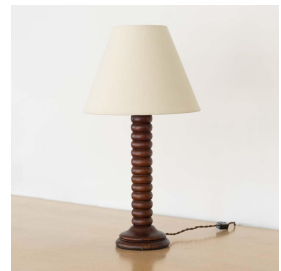

1940'S FRENCH RIBBED WOOD TABLE LAMP

\$1,425.00

SKU# VIN01804

IMAGES

DESCRIPTION

Beautiful vintage wood table lamp from France, 1940s. Thick carved wood ribbed grooves on stem with original dark wood finish showing nice age and patina. Wood shows marks and scratches typical of age. New cream linen tapered shade and newly re-wired. Takes one E12 base bulb, 60 W or higher using LED.